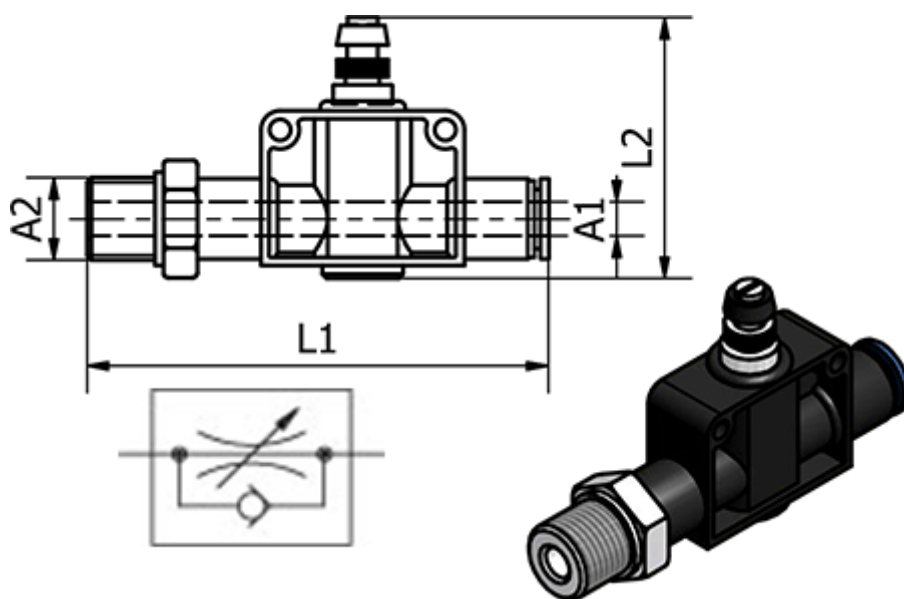

Article number: 5861830186

Description: Flow Control Valve 183.0186, Ø6 - G 1/8"
Push-in/Thread

Measures

Ext. Hose Diameter A1	= 6
L1	= 54.3
L2	= 41.9
Thread A2	= G 1/8"